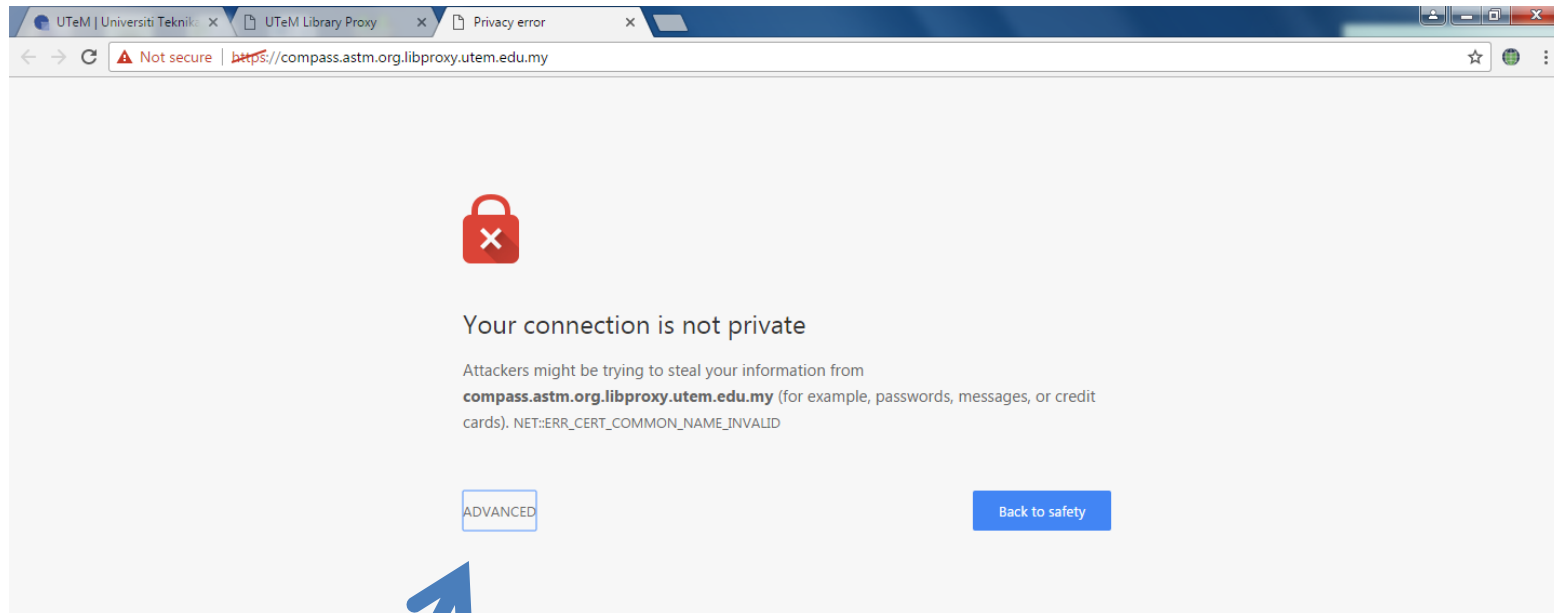

2. Paparan seperti dibawah akan terpapar. / You will see this display.

3. Klik "Advanced". / Click "Advanced".